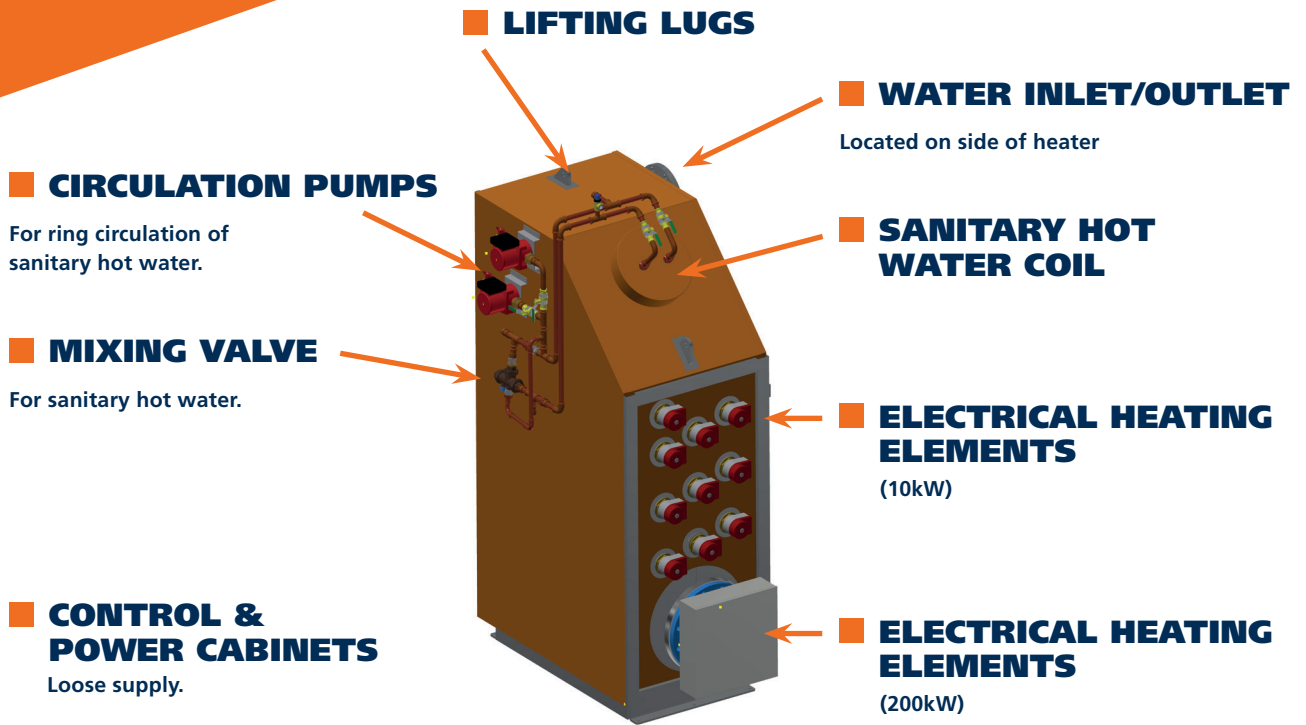

ULMATEC
PYRO

PYRO ELECTRICAL HEATER

M0 - M5

FEATURES

- Control system with touch screen
- On screen user guidelines
- Heating of sanitary water

BENEFITS

- Lifting lugs for easy installation
- Compact and space efficient
- Maintenance friendly

**ULMATEC
PYRO**

	M0-150	M0	M1	M2	M3	M4	M5
Rated size[kW]	150	300	500	1300	2100	2900	3700
Design pressure [bar]	6	6	6	6	6	6	6
Working temperature [°C]	95*	95*	95*	95*	95*	95*	95*
<i>*Adjustable up to 95°C. Working temperature from 95-120°C upon request</i>							