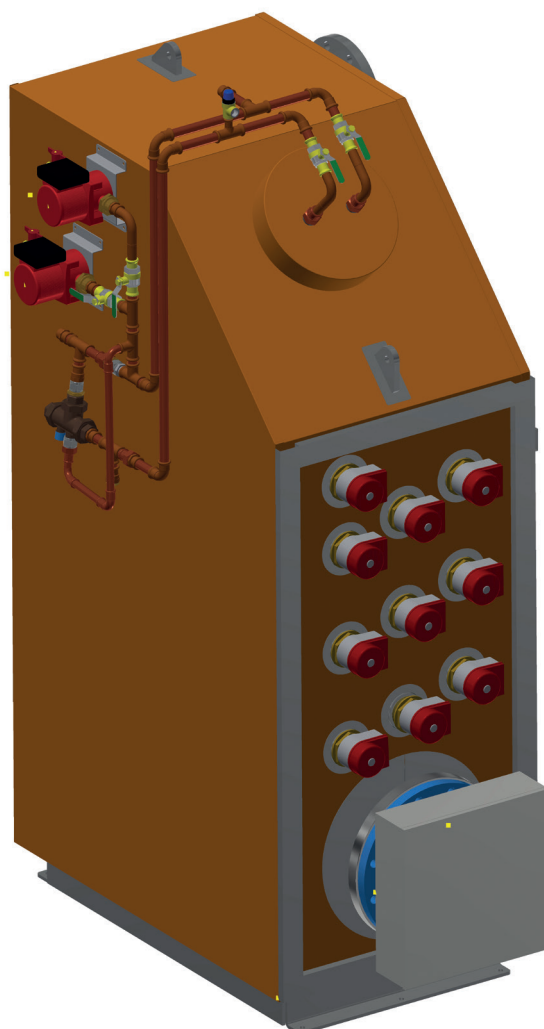

ULMATEC
PYRO

PYRO ELECTRICAL HEATER

M0 - M5

FEATURES

- Control system with touch screen
- On screen user guidelines
- Heating of sanitary water

BENEFITS

- Lifting lugs for easy installation
- Compact and space efficient
- Maintenance friendly

**ULMATEC
PYRO**

	M0-150	M0	M1	M2	M3	M4	M5
Rated size[kW]	150	300	500	1300	2100	2900	3700
Design pressure [bar]	6	6	6	6	6	6	6
Working temperature [°C]	95*	95*	95*	95*	95*	95*	95*
<i>*Adjustable up to 95°C. Working temperature from 95-120°C upon request</i>							